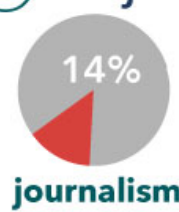

First Destination Survey

2016 Graduates - Full College Report

overview

322 respondents

6 majors

internships

55% Unpaid 45% Paid 29% Academic credit

salary

5% <15k
 5% 15-25k
 23% 25-35k
 31% 35-45k
 23% 45-55k
 8% 55-65k
 5% 65k +

employment

career advice