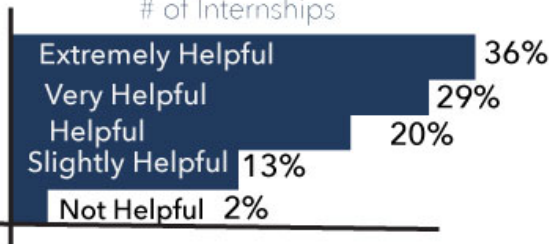

First Destination Survey

2016 Graduates - Full College Report

overview

322 respondents

6 majors

internships

55% Unpaid 45% Paid 29% Academic credit

salary

5% <15k
 5% 15-25k
 23% 25-35k
 31% 35-45k
 23% 45-55k
 8% 55-65k
 5% 65k +

employment

career advice