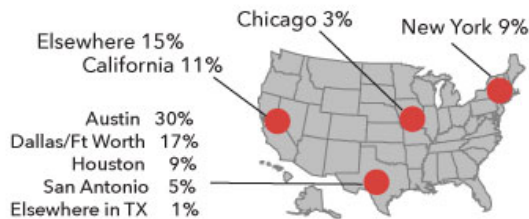

First Destination Survey

2016 Graduates - Full College Report

overview

322 respondents

6 majors

internships

55% Unpaid 45% Paid 29% Academic credit

salary

5% <15k
 5% 15-25k
 23% 25-35k
 31% 35-45k
 23% 45-55k
 8% 55-65k
 5% 65k +

employment

career advice