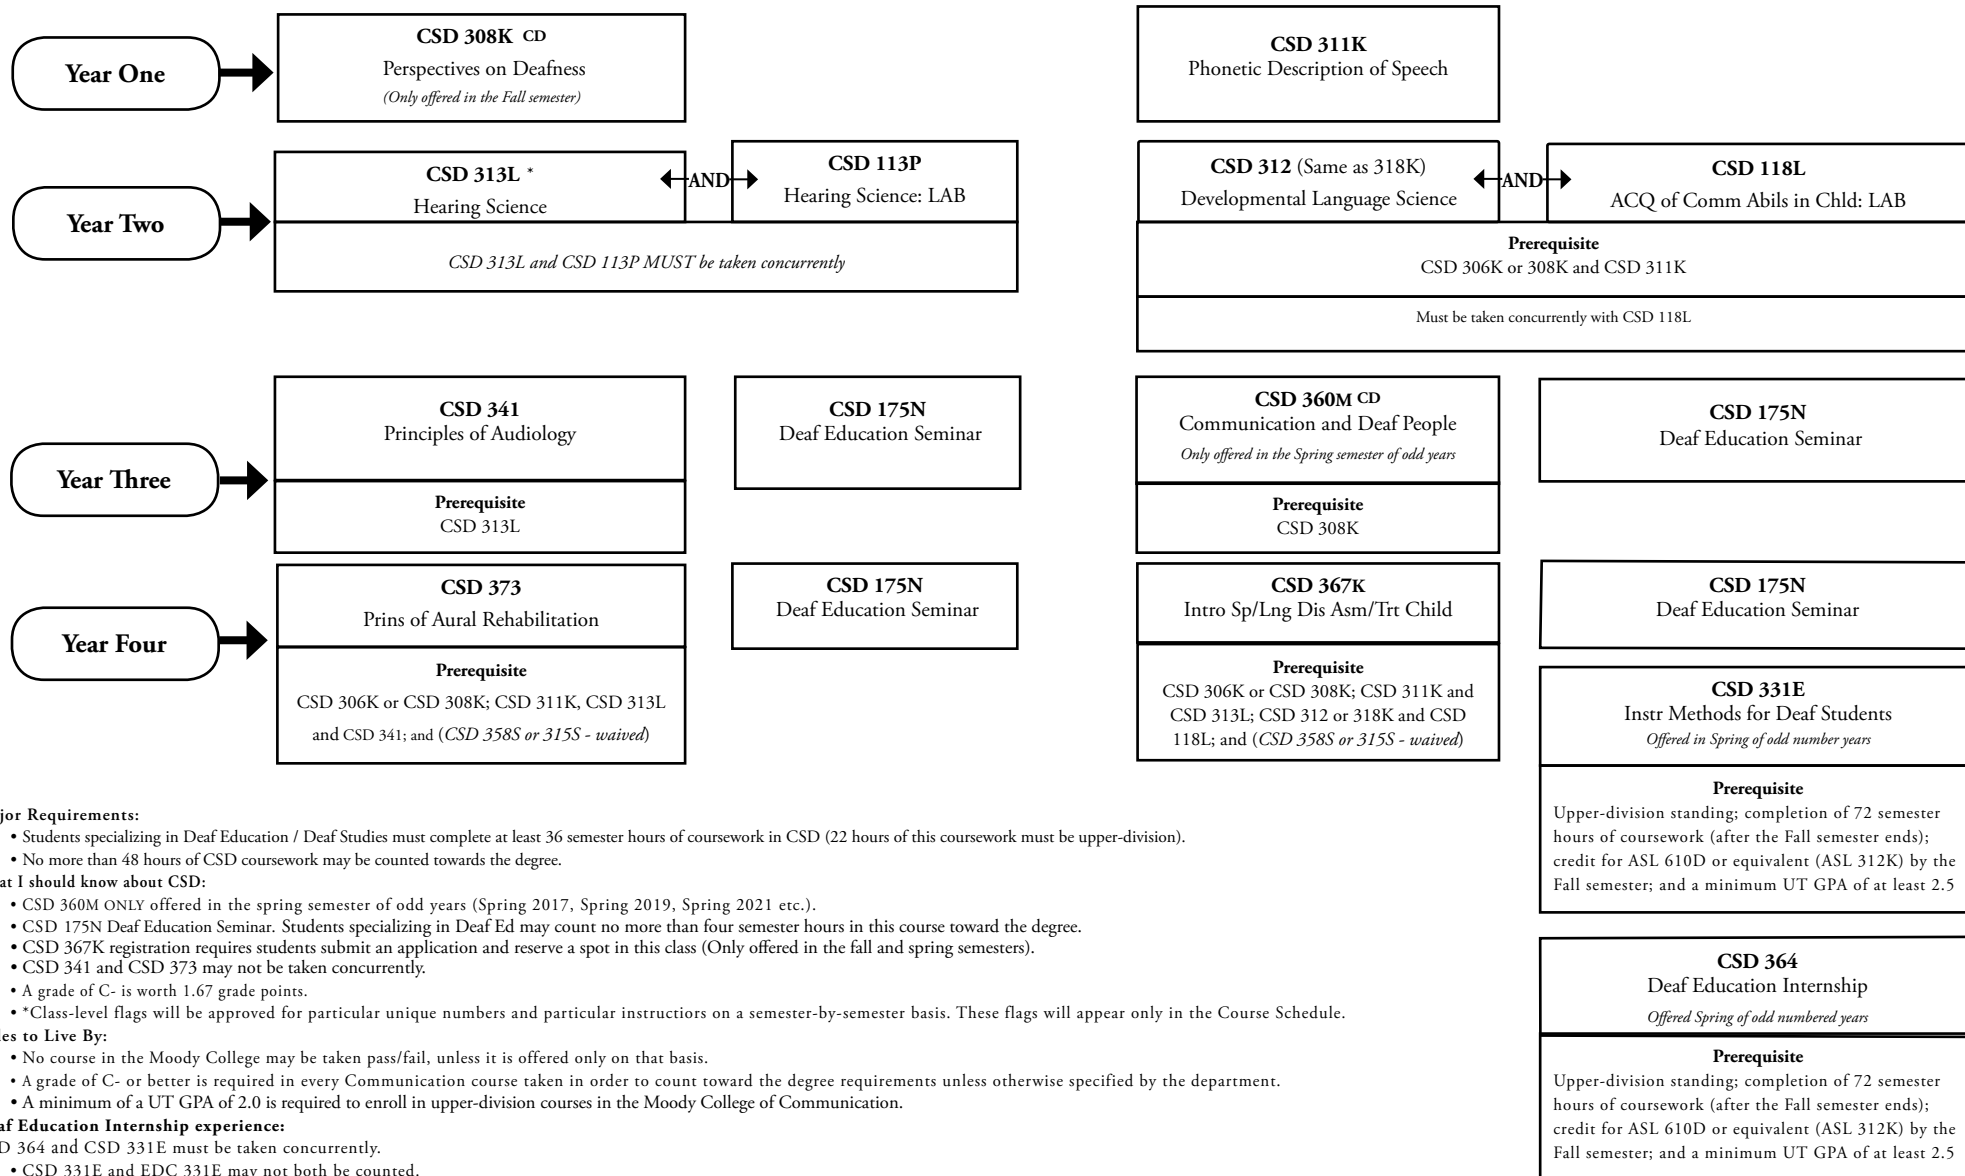

This is for planning purposes only. Flowchart shows recommended sequence. Prerequisites are ENFORCED. You should plan to meet with your academic advisor to review your academic progress. You may also use the online Interactive Degree Audit (IDA), to help with academic planning. (<http://registrar.utexas.edu/students/degrees/ida/>) to help with academic planning. Students should consult the Undergraduate Catalog for information concerning degree requirements.

FALL

SPRING

Major Requirements:

- Students specializing in Deaf Education / Deaf Studies must complete at least 36 semester hours of coursework in CSD (22 hours of this coursework must be upper-division).
- No more than 48 hours of CSD coursework may be counted towards the degree.

What I should know about CSD:

- CSD 360M ONLY offered in the spring semester of odd years (Spring 2017, Spring 2019, Spring 2021 etc.).
- CSD 175N Deaf Education Seminar. Students specializing in Deaf Ed may count no more than four semester hours in this course toward the degree.
- CSD 367K registration requires students submit an application and reserve a spot in this class (Only offered in the fall and spring semesters).
- CSD 341 and CSD 373 may not be taken concurrently.
- A grade of C- is worth 1.67 grade points.
- *Class-level flags will be approved for particular unique numbers and particular instructors on a semester-by-semester basis. These flags will appear only in the Course Schedule.

Rules to Live By:

- No course in the Moody College may be taken pass/fail, unless it is offered only on that basis.
- A grade of C- or better is required in every Communication course taken in order to count toward the degree requirements unless otherwise specified by the department.
- A minimum of a UT GPA of 2.0 is required to enroll in upper-division courses in the Moody College of Communication.

Deaf Education Internship experience:

CSD 364 and CSD 331E must be taken concurrently.

- CSD 331E and EDC 331E may not both be counted.
- CSD 364 and EDC 364 may not both be counted.